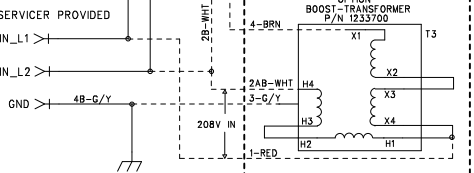

INTERIOR RELAY LOCATIONS

LABCONCO

WIRING DIAGRAM
ADVANCED WASHER 230V 50/60HZ
P/N 4534600
REV. C

WARNING

DISCONNECT FROM POWER SOURCE
PRIOR TO SERVICING UNIT

NOTE: PCA FOR REFERENCE ONLY

CONNECTOR J1 ASSIGNMENT

1 - 10VAC	8 - 10VAC
2 - DET-CUP	9 - LIQUID DET.
3 - +12VNR	10 - ACID RINSE
4 - WASH/DRAIN	11 - SUMP LO
5 - PUMP	12 - BLOWER
6 - DI-PUMP	13 - TAP VALVE
7 - STEAM/SUMP HI	14 - DI-VALVE