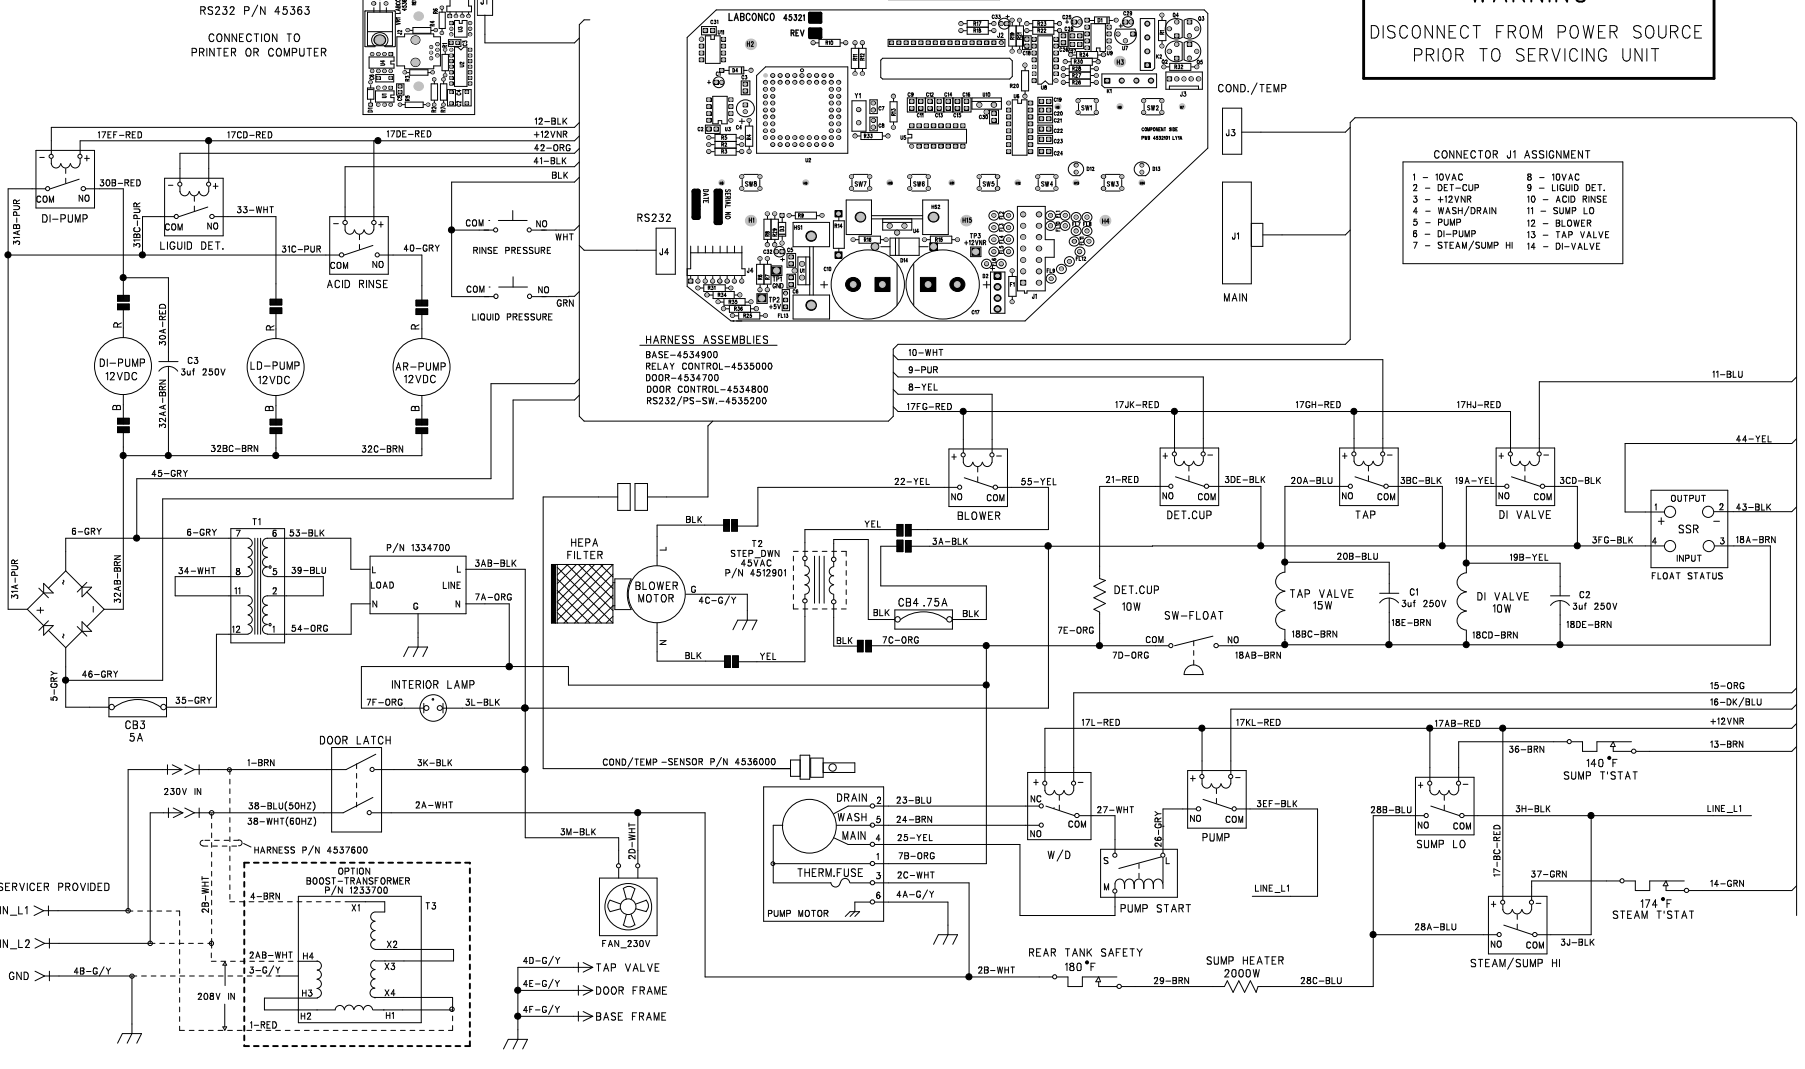

LABCONCO

WIRING DIAGRAM
ADVANCED WASHER 230V 50/60HZ
P/N 4534600
REV. C

WARNING

DISCONNECT FROM POWER SOURCE
PRIOR TO SERVICING UNIT

NOTE: PCA FOR REFERENCE ONLY

CONNECTOR J1 ASSIGNMENT

1 - 10VAC	8 - 10VAC
2 - DET-CUP	9 - LIQUID DET.
3 - +12VNR	10 - ACID RINSE
4 - WASH/DRAIN	11 - SUMP LO
5 - PUMP	12 - BLOWER
6 - DI-PUMP	13 - TAP VALVE
7 - STEAM/SUMP HI	14 - DI-VALVE