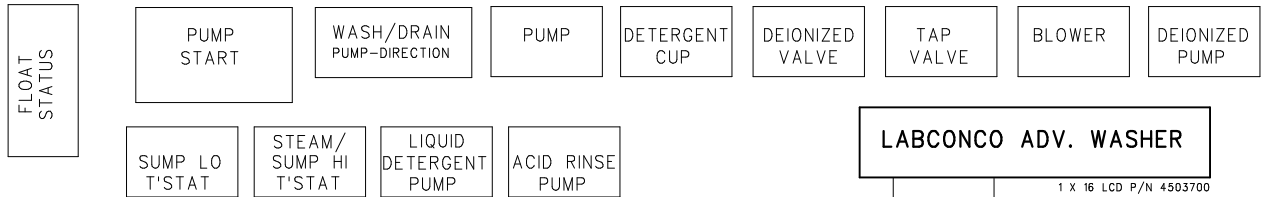

INTERIOR RELAY LOCATIONS