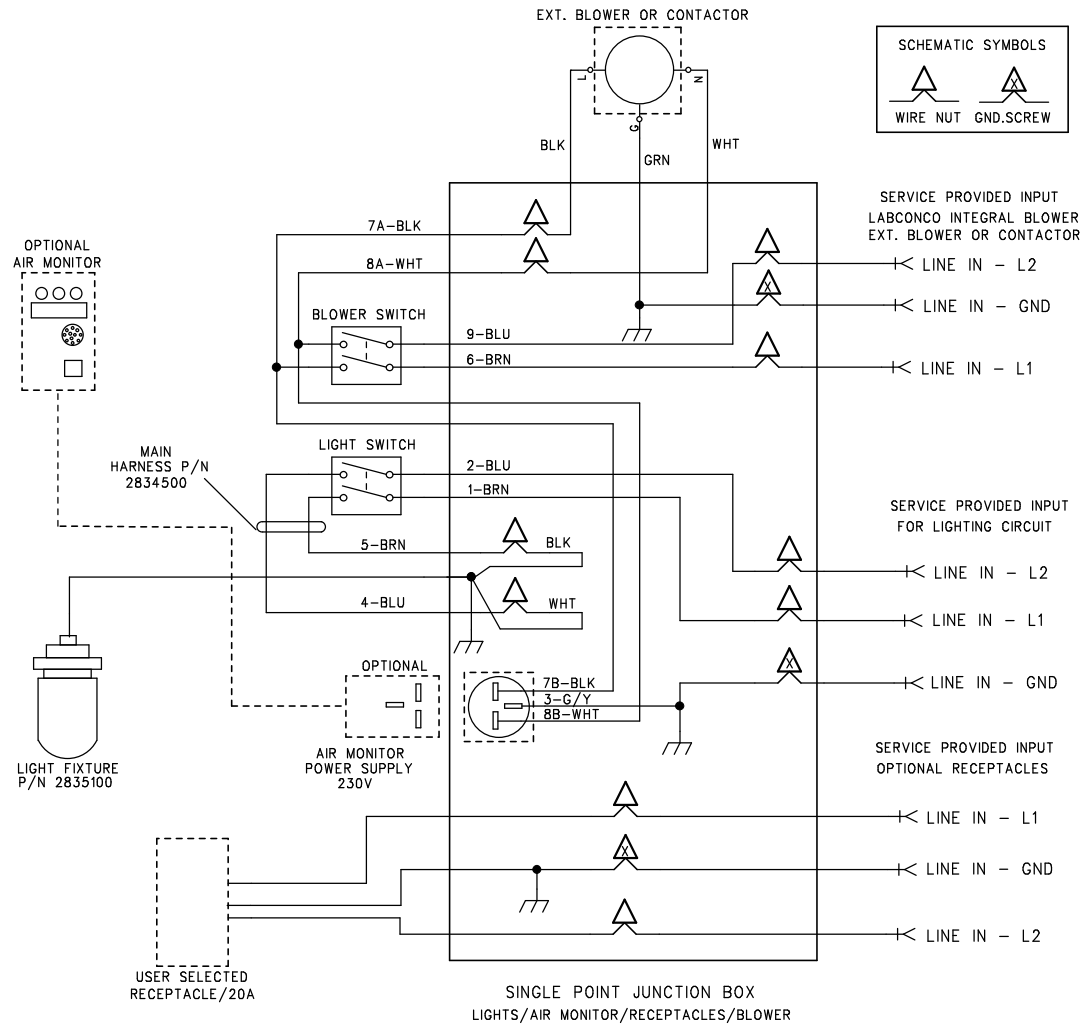

WARNING
 DISCONNECT FROM POWER SOURCE
 PRIOR TO SERVICING UNIT

LABCONCO
 WIRING DIAGRAM
 PROTECTOR HOODS
 30 SERIES 230V 50/60 HZ.
 P/N 2834700 REV.A

SINGLE POINT JUNCTION BOX
 LIGHTS/AIR MONITOR/RECEPTACLES/BLOWER